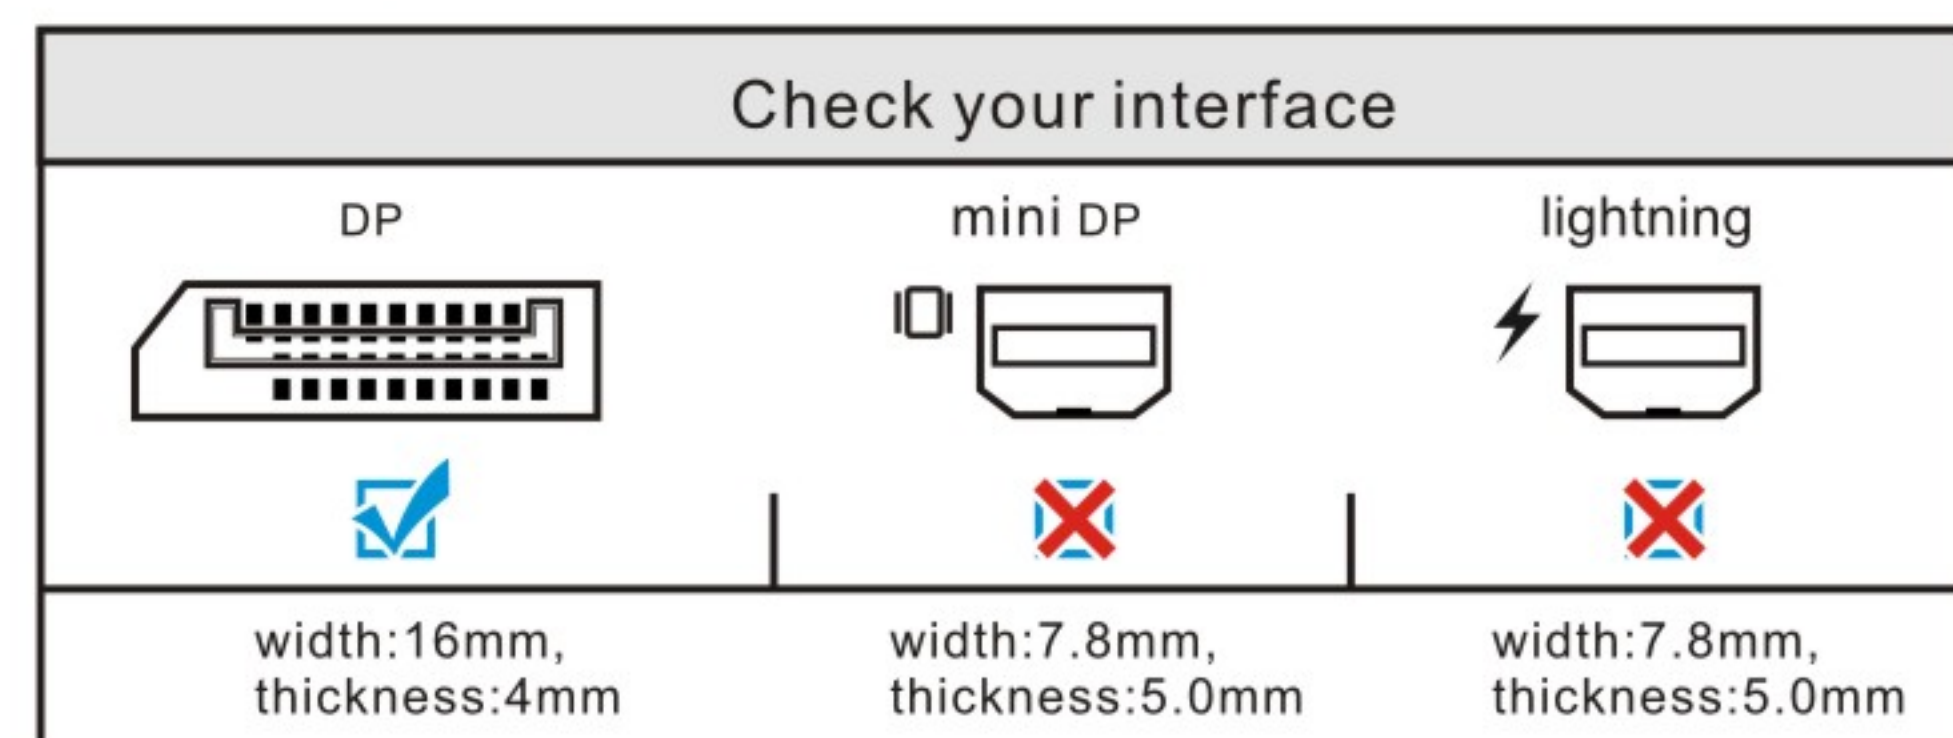

Operating guide